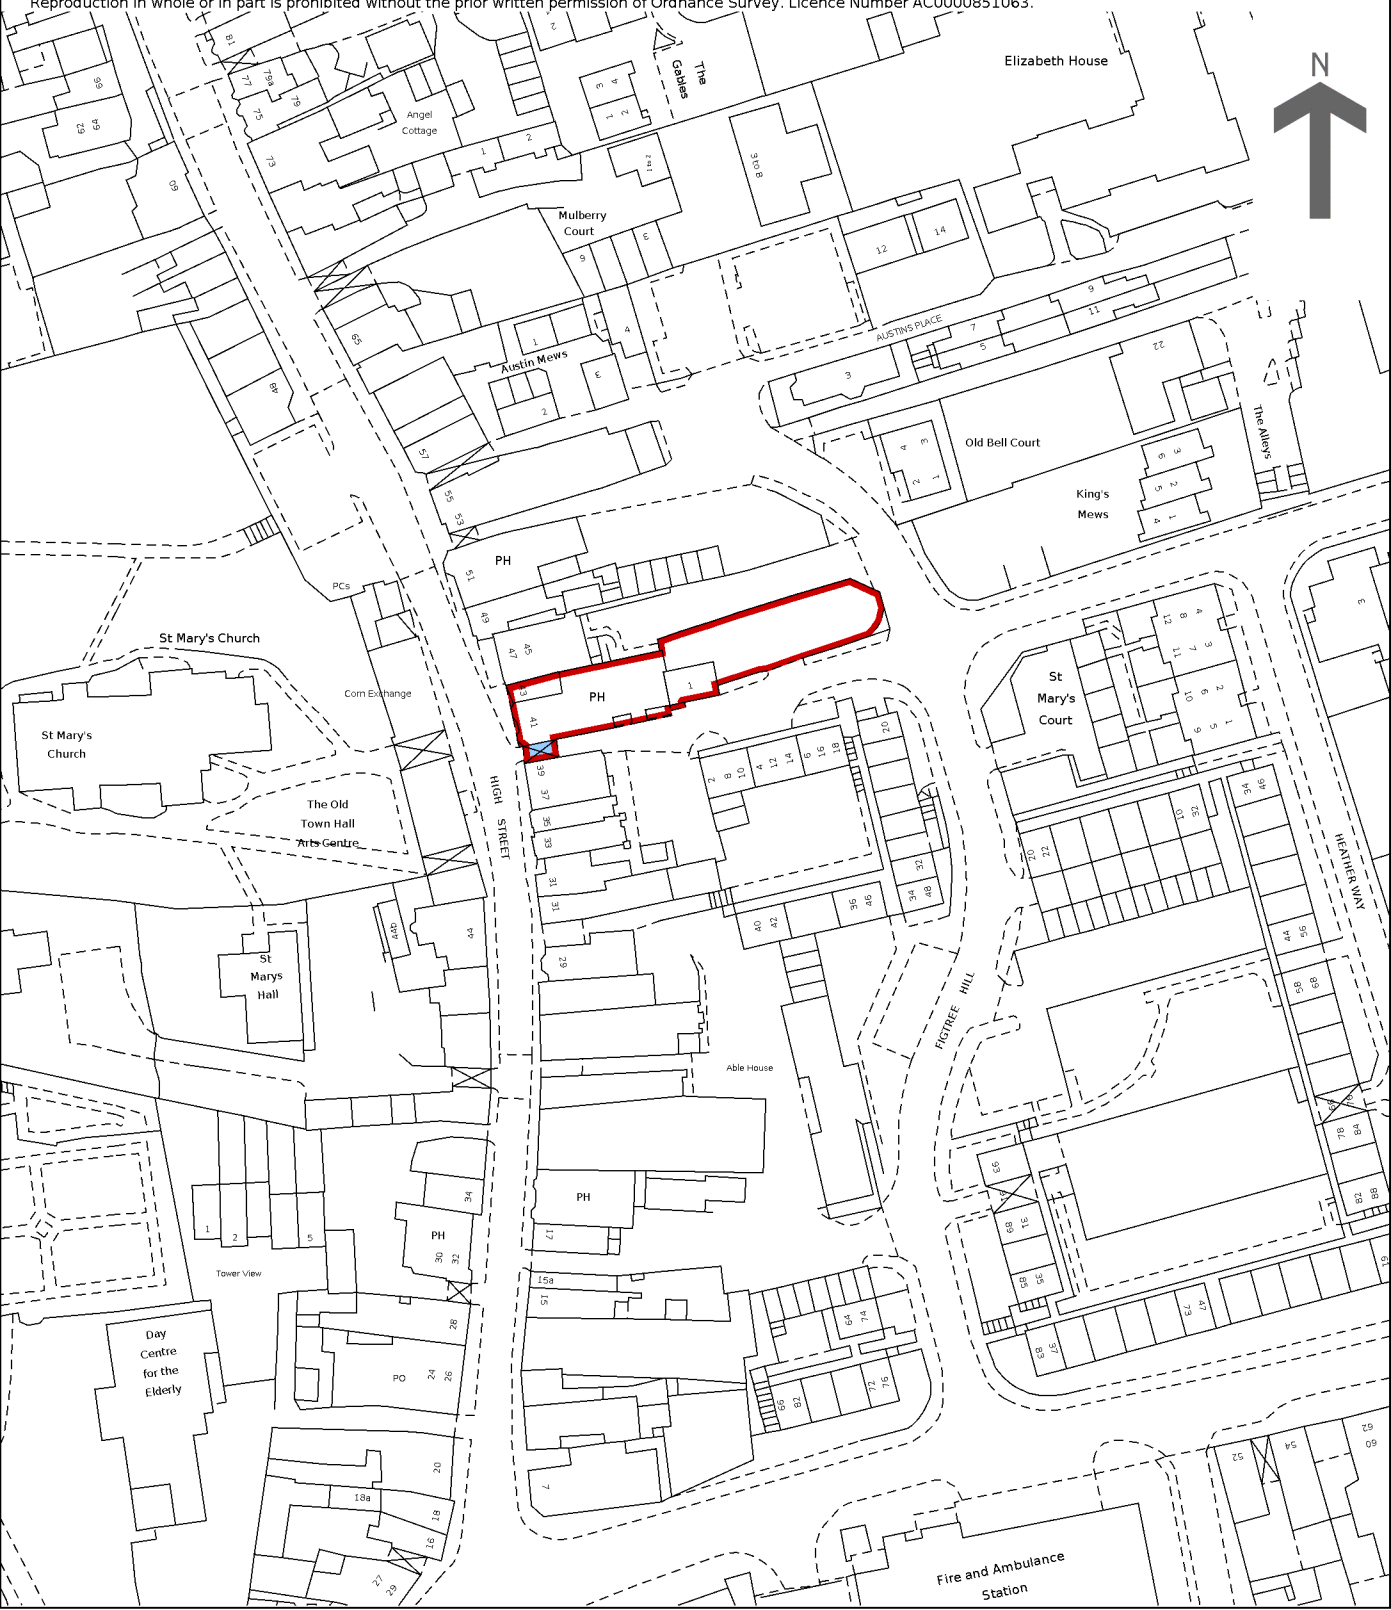

HM Land Registry Current title plan

Title number **HD479596**
Ordnance Survey map reference **TL0507NE**
Scale **1:1250**
Administrative area **Hertfordshire :**
Dacorum

©Crown Copyright. Produced by HM Land Registry.
Reproduction in whole or in part is prohibited without the prior written permission of Ordnance Survey. Licence Number AC0000851063.

This is a copy of the title plan on 7 SEP 2024 at 16:35:15. This copy does not take account of any application made after that time even if still pending in HM Land Registry when this copy was issued.

This copy is not an 'Official Copy' of the title plan. An official copy of the title plan is admissible in evidence in a court to the same extent as the original. A person is entitled to be indemnified by the registrar if he or she suffers loss by reason of a mistake in an official copy. If you want to obtain an official copy, the HM Land Registry web site explains how to do this.

HM Land Registry endeavours to maintain high quality and scale accuracy of title plan images. The quality and accuracy of any print will depend on your printer, your computer and its print settings. This title plan shows the general position, not the exact line, of the boundaries. It may be subject to distortions in scale. Measurements scaled from this plan may not match measurements between the same points on the ground.